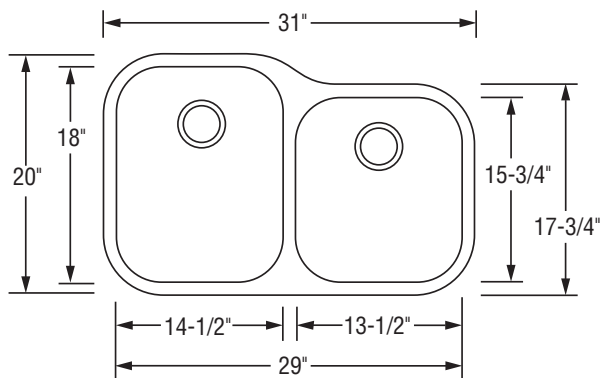

FRIGIDAIRE®

FR3221-D99

18 Gauge 304 Stainless Steel Double Bowl Undermount Sink

Dimensions

- Overall Size: 31" x 20"
- Left Bowl: 14-1/2" x 18" x 9"d
- Right Bowl: 13-1/2" x 15-3/4" x 9"d
- Drain Opening: 3-1/2"

Optional Accessories

- Grids
- Sink strainers
- Roll mat

Features

- 18 gauge 304 stainless steel
- Proprietary V-Therm Shield™
 - Provides superior sound deadening and thermal retention
- High luster satin finish
- Stain and corrosion resistant
- Bulk packs available (4 pieces per pack)