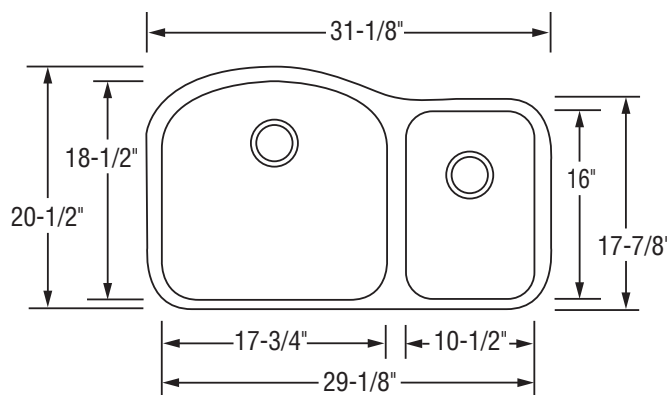

FRIGIDAIRE®

FR3220-D97

18 Gauge 304 Stainless Steel Double Bowl Undermount Sink

Dimensions

- Overall Size: 31-1/8" x 20-1/2"
- Left Bowl: 17-3/4" x 18-1/2" x 9"d
- Right Bowl: 10-1/2" x 16" x 7"d
- Drain Opening: 3-1/2"

Optional Accessories

- Grids
- Sink strainers
- Roll mat

Features

- 18 gauge 304 stainless steel
- Proprietary V-Therm Shield™
 - Provides superior sound deadening and thermal retention
- High luster satin finish
- Stain and corrosion resistant
- Bulk packs available (4 pieces per pack)

Complies with ASME A112.19.3-2000

Reverse Model Available

Model **FR3220-D97** is available with reverse bowls. Specify model **FR3220-D79-R**.