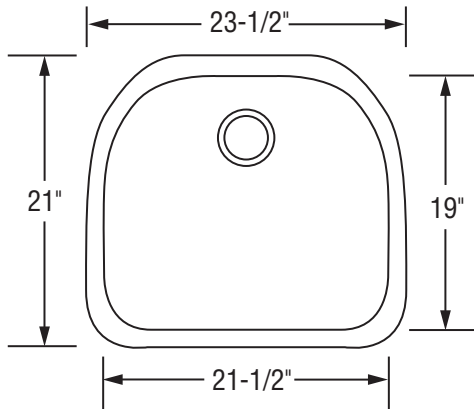

FRIGIDAIRE®

FR2321-D9

**18 Gauge 304 Stainless Steel
Single Bowl Undermount Sink**

Dimensions

- Overall Size: 23-1/2" x 21"
- Bowl: 21-1/2" x 19" x 9"d
- Drain Opening: 3-1/2"

Optional Accessories

- Grid
- Sink strainer
- Roll mat