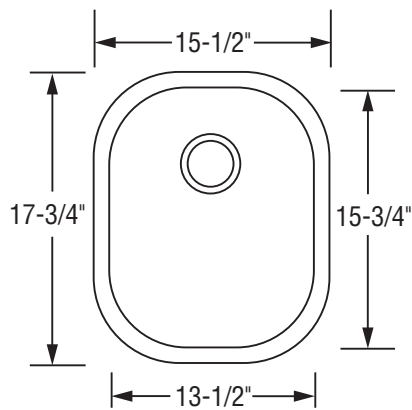

FRIGIDAIRE®

FR1618-D9

18 Gauge 304 Stainless Steel
Single Bowl Undermount Sink

Dimensions

- Overall Size: 15-1/2" x 17-3/4"
- Bowl: 13-1/2" x 15-3/4" x 9"d
- Drain Opening: 3-1/2"

Optional Accessories

- Grid
- Sink Strainer
- Roll mat